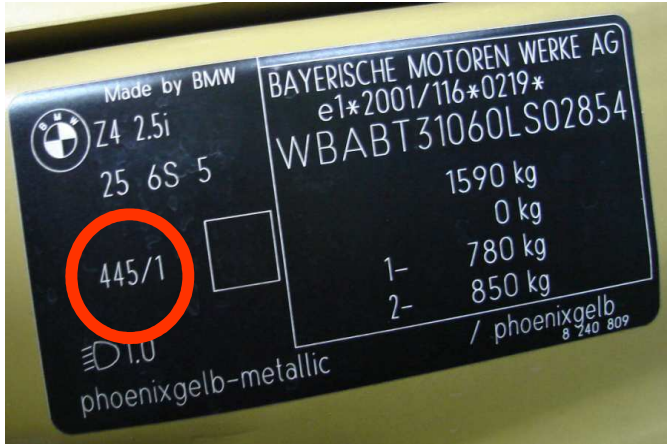

VIN / TYPENSCHILD

1

2

VIN PLATE LOCATIONS

1. 1-Series, 3-Series, 5-Series, 7-Series, X1, X3, Z4
2. 5 Gran Turismo, 6 Series, X5, X6
3. 6-Series, X3, X5, Z4, All cabrios

VIN PLATE LOCATION
1, 3, 5, 7-SERIES, X3